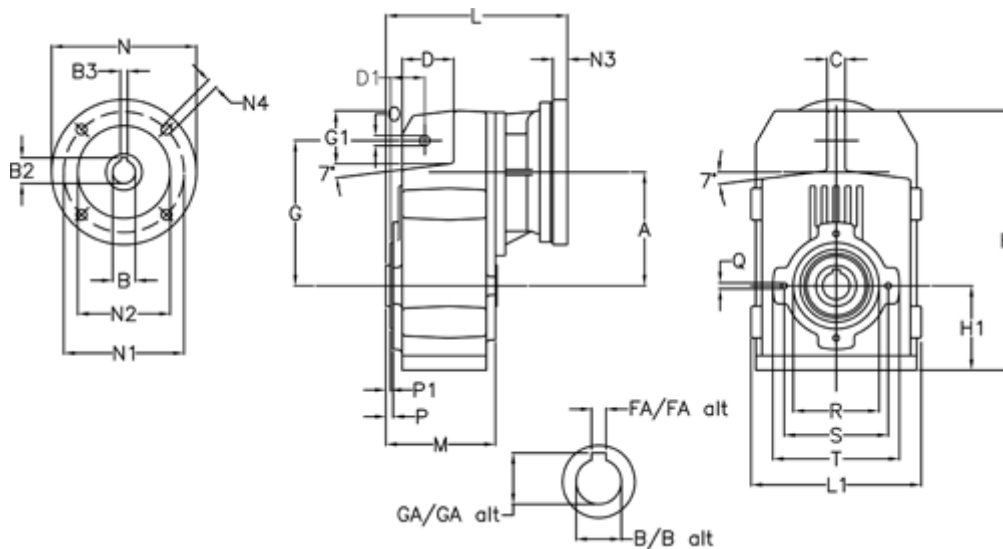

# Data Sheet

Article number: 29560501403245  
 Description: Shaft mounted gear  
 A512H50-14-P112B5

## Measures

A = 211.30	FA = 14	M = 163.0	Q = M12x19
B = 50	G = 278	N = 250	R = 180
B1 = 28	G1 = 105.5	N1 = 215	S = 215
B2 = 31.3	GA = 53.5	N2 = 180	T = 250
B3 = 8	H = 479.0	N4 = M12x16	
C = 20	H1 = 144.0	O = 22	
D = 93.5	L = 297.5	P = 8.5	
D1 = 65.0	L1 = 273	P1 = 4.5	